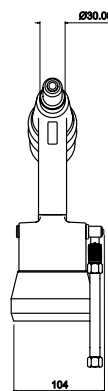

Dimensions (mm)

Quick release stem collector bottle option (71203 series)