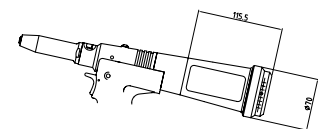

Fixed stem collector bottle option (71204 series)