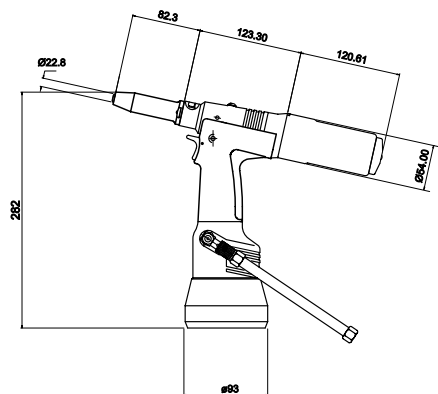

Dimensions (mm)

Quick release stem collector bottle option (71203 series)

An Acument™ Global Technologies Company

www.avdel-global.com

Avdel UK Limited
Pacific House, 2 Swiftfields
Welwyn Garden City, Hertfordshire AL7 1LY
Tel. +44 (0)1707 292-000 · Fax -199
enquiries@acument.com

© 2008 Acument Intellectual Properties, LLC

Avseal® and Genesis® are trademarks of Avdel UK Limited.

01.2008

Data shown is subject to change without prior notice as a result of continuous product development and improvement policy.
Your local Avdel representative is at your disposal should you need to confirm latest information.